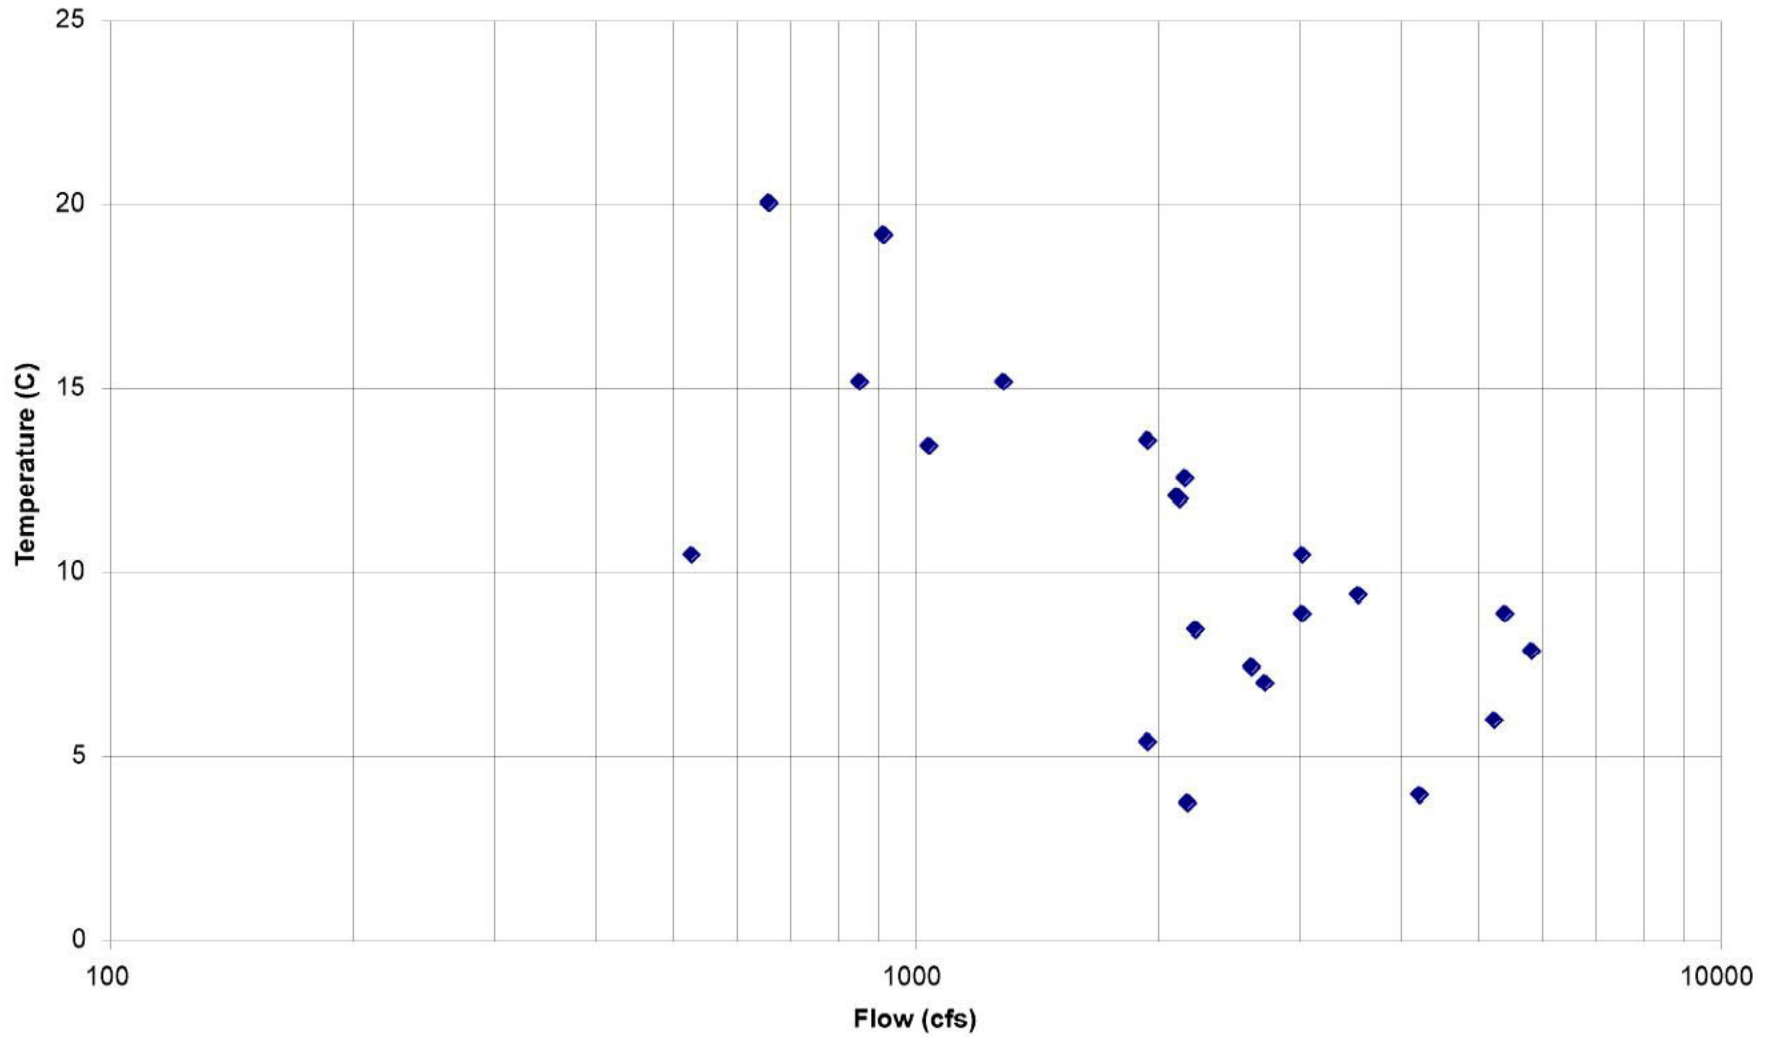

Flow Versus Temperature Snoqualmie At Carnation

Source: WDOE long term water quality database.
See Appendix B for additional data.

FIGURE 4-1
**OBSERVED TEMPERATURES IN
SNOQUALMIE RIVER AT CARNATION**
EAST KING COUNTY/WATER SUPPLY/WA